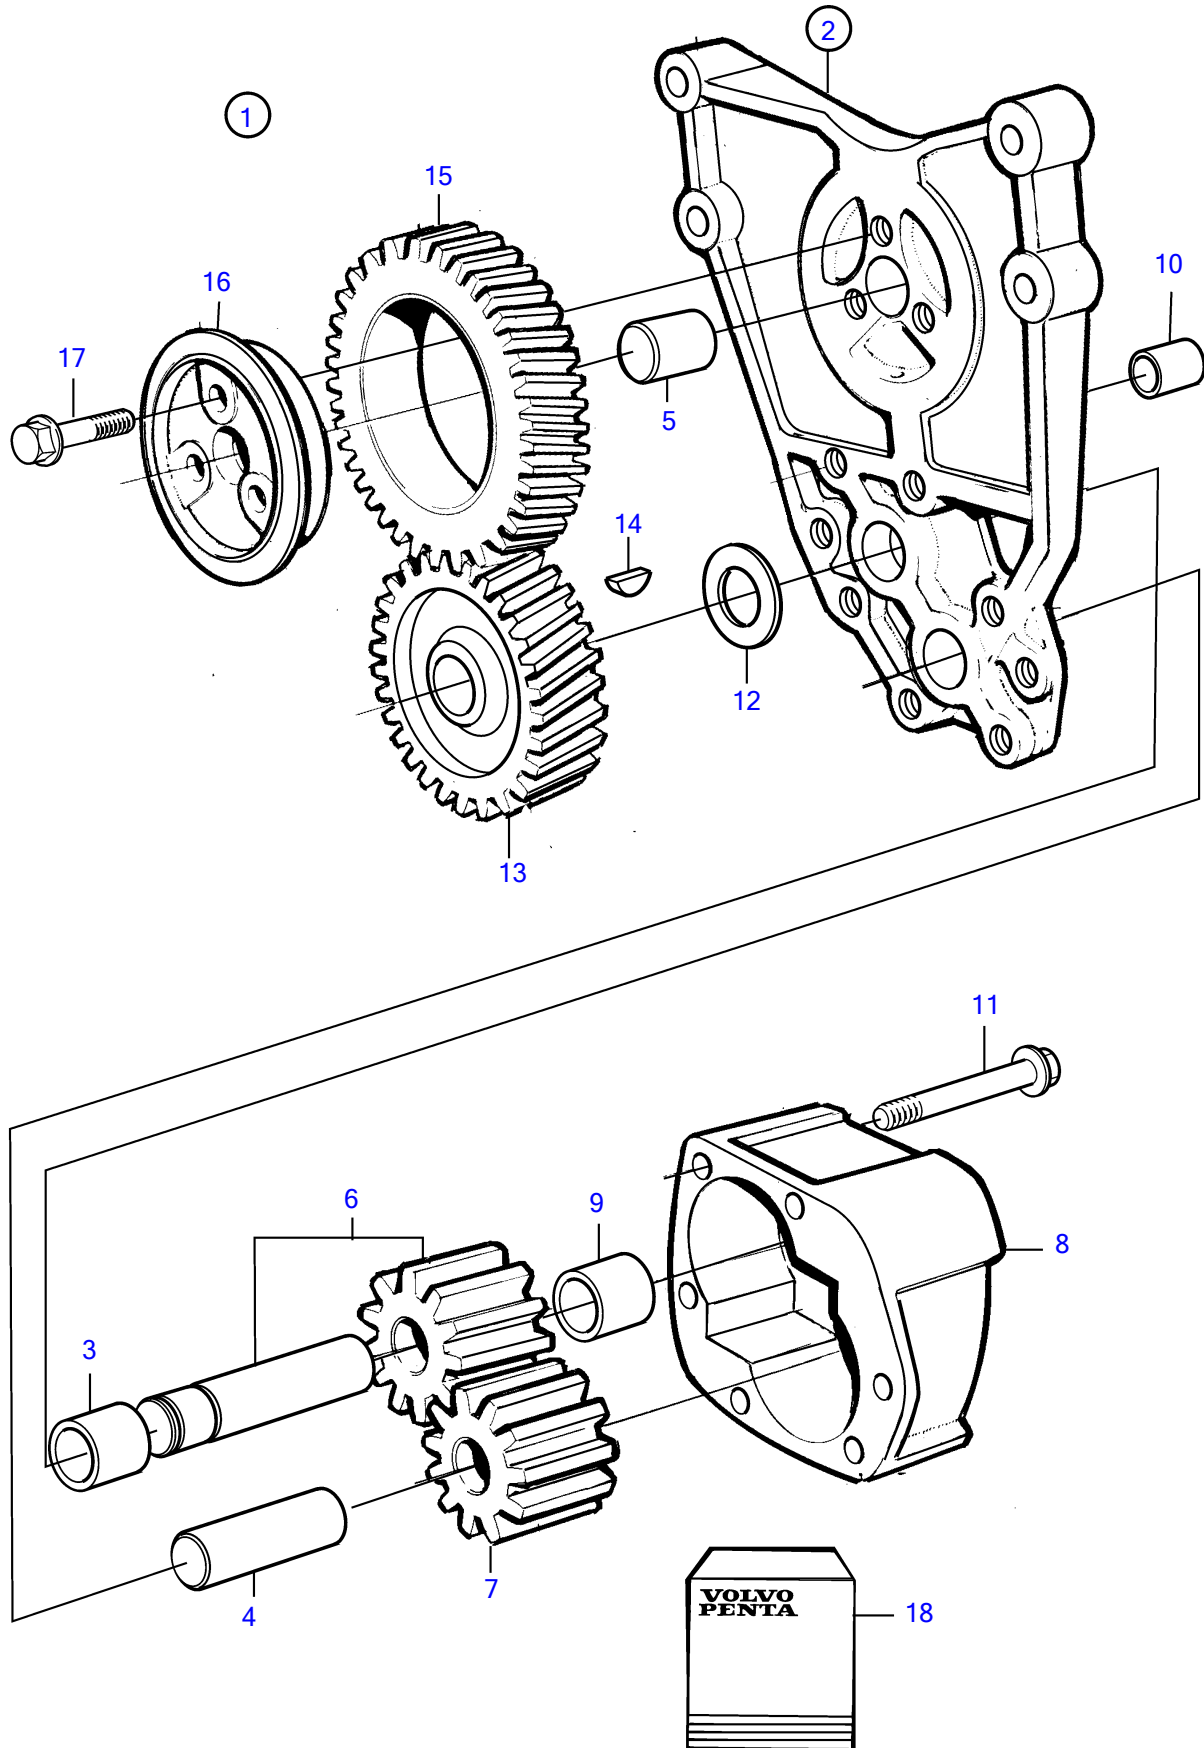

AD41D, D41D

## AD41D, D41D

REF	PART NO.	QTY	DESCRIPTION	NOTES
1	860721	1	Oil pump	
2	(1542211)	1	• Bracket	Obsolete part
3	470234	1	• • Bushing	
4	420043	1	• • Pivot pin	
5	(950614)	1	• • Pin	Obsolete part
6	860722	1	• Shaft, with gear	
7	425185	1	• Gear	
8		1	• Housing	
9	401146	2	• Guide sleeve	
10	470234	1	• Bushing	
11	973924	2	• Flange screw	
12	424133	1	• Washer	
13	1542214	1	• Gear	
14	910115	1	• Woodruff key	
15	1542215	1	• Oil pump wheel	
16	1542218	1	• Bearing sleeve	
17	946470	3	• Flange screw	
18	276166	1	Oil pump kit	See group 99